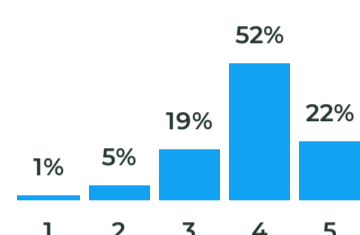

### Student satisfaction

Distribution of ratings from 1 (very dissatisfied) to 5 (very satisfied)

#### Diemen

3.9 average

237 respondents