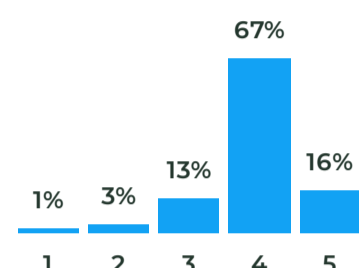

### Student satisfaction

Distribution of ratings from 1 (very dissatisfied) to 5 (very satisfied)

#### Diemen

3.9 average

237 respondents

#### Haarlem

3.9 average

174 respondents