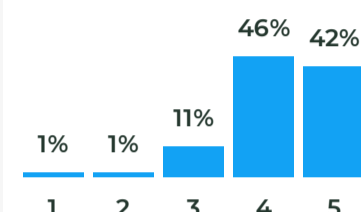

#### Haarlem

3.9 average

174 respondents

#### Rotterdam

4.3 average

158 respondents

4.0 average

1,691 respondents