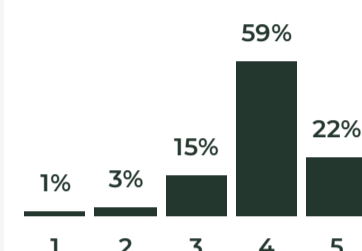

#### Haarlem

3.9 average

174 respondents

#### Rotterdam

4.3 average

158 respondents

4.0 average

1,691 respondents