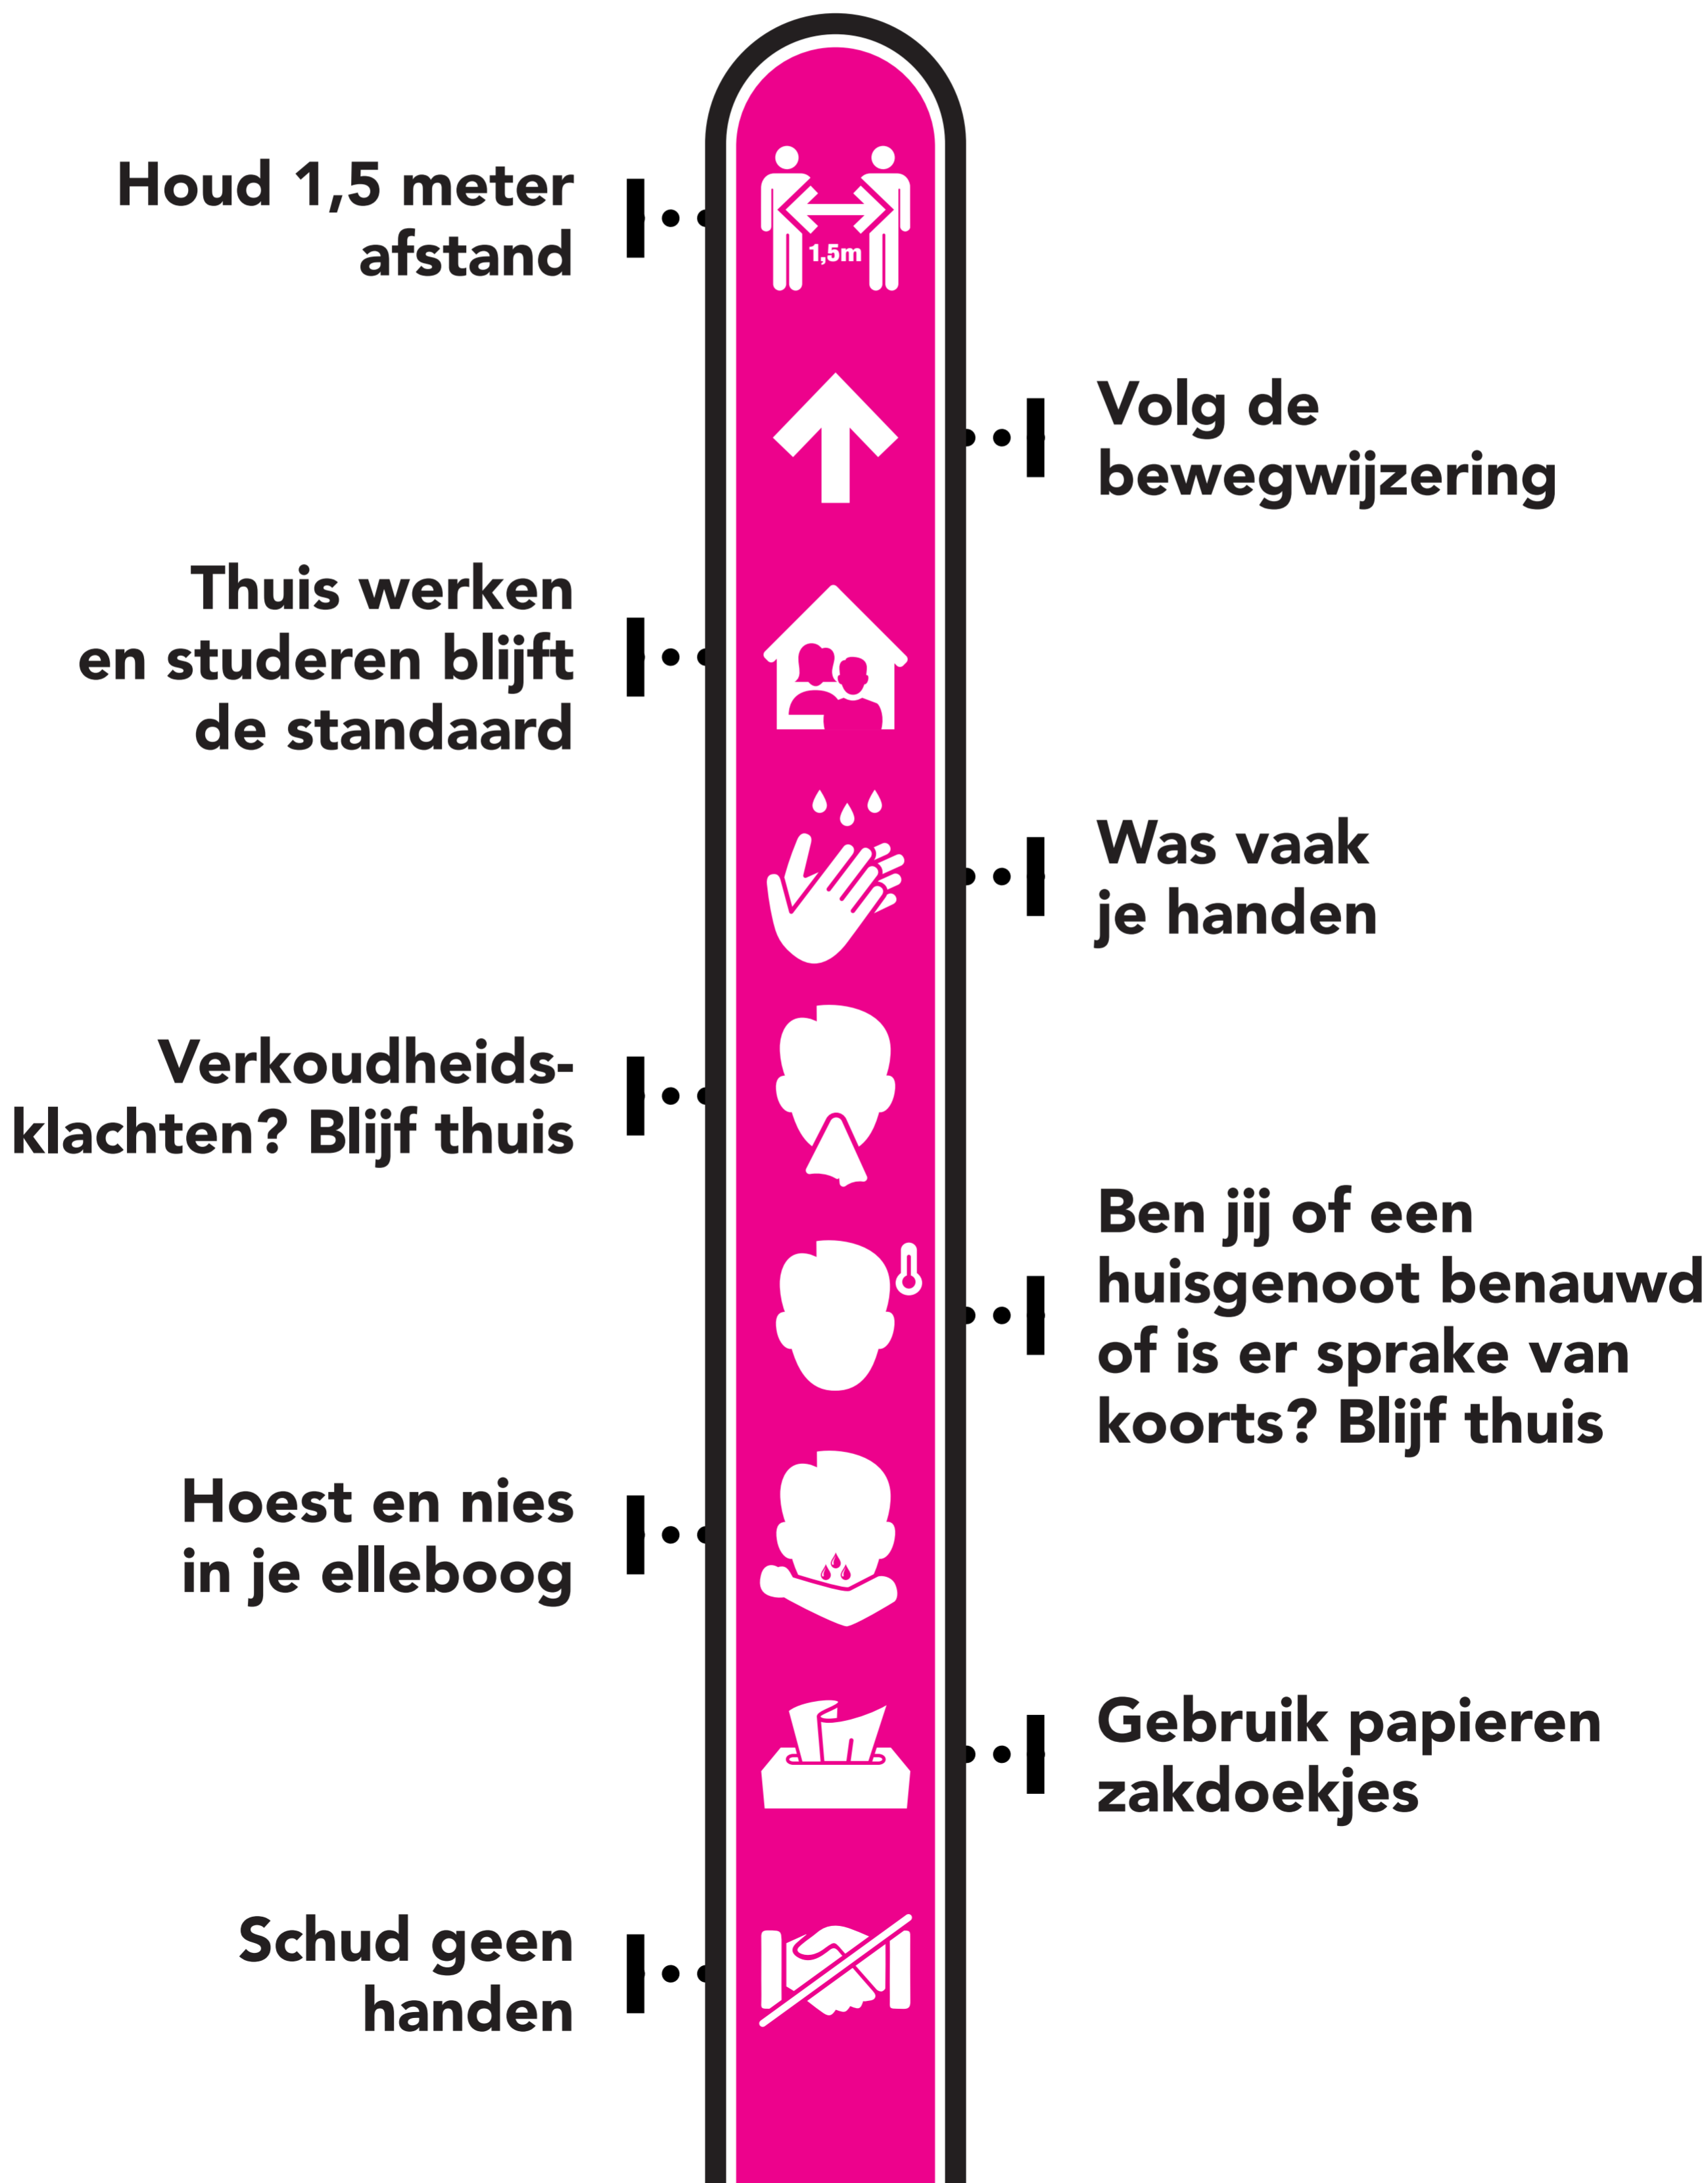

Binnen Inholland gelden de volgende regels

The following rules apply within Inholland

Keep 1.5 meters
distance

Follow
the signs

The standard
still is: work and
study from home

Wash your hands
frequently

Suffering from a cold?
Stay at home

Are you or a house-
mate short of breath
or does someone have
a fever? Stay home

Cough and sneeze
into your elbow

Use paper
tissues

Don't shake hands